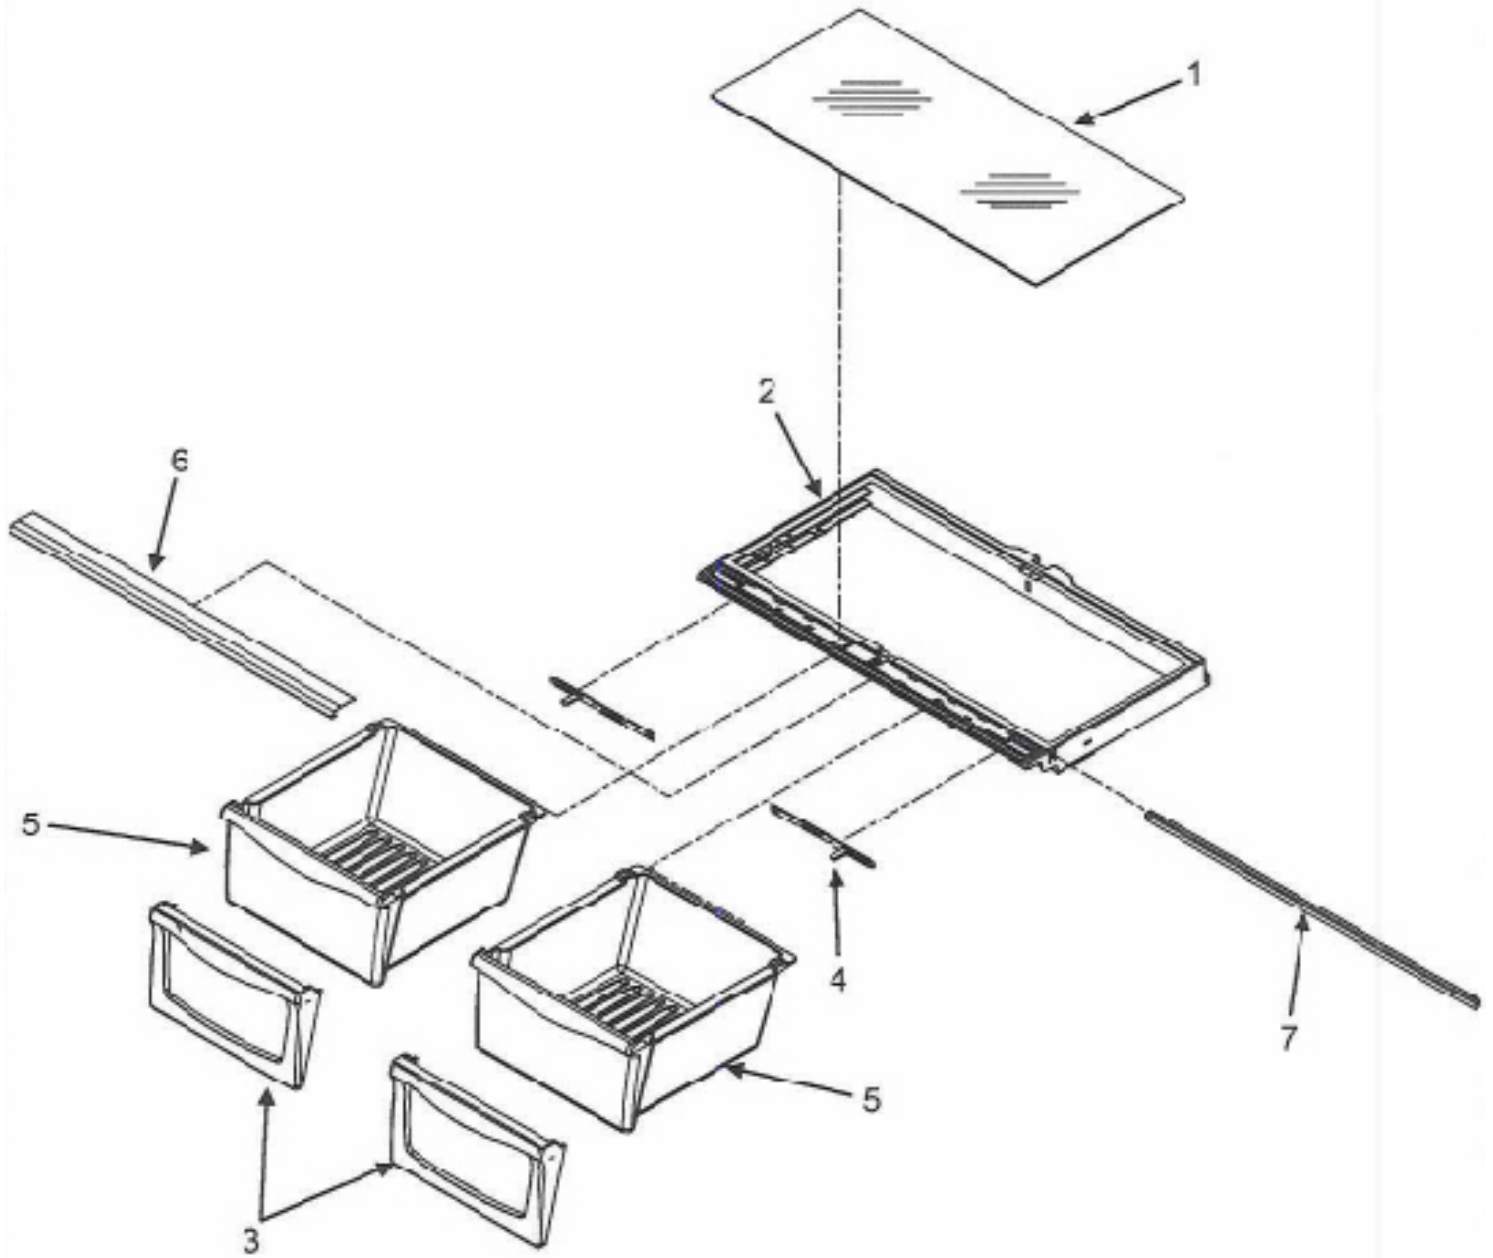

EF36xNDFSS Crisper Assembly

Item	Whirlpool Part #	Dacor Part #	Description
1	6700655	103546	Glass, Crisper
2	67006185	103547	Frame Crisper
3	67005909	103548	Front, Crisper Pan
4	67005864	102107	Slide Humidity Control
5	67002659	102708	Crisper Pan
6	67006911	102709	Extr Crisp Front
7	67002488	102710	Crisper Brace