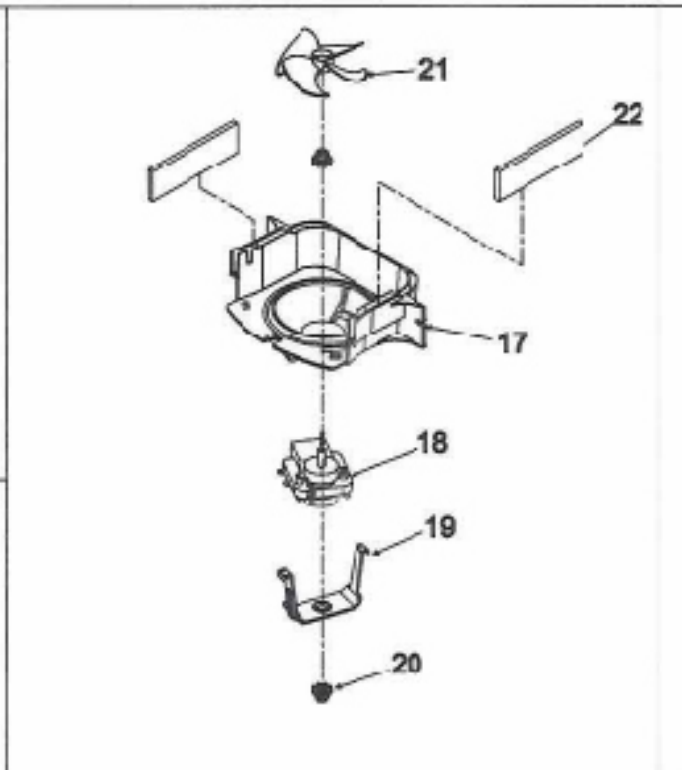

EF36xNDFSS Evaporator, Roller Assemblies

EF36xNDFSS Evaporator, Roller Parts

Item	Whirlpool Part #	Dacor Part #	Description
1	67006609	102760	Grille, FZ Air
2	67002490	102761	Drip Tray
3	10623002	102762	Clip, Evaporator
4	67005873	102763	Cover-Evap
5	67002492	102764	Gasket
6	67006611	102765	Screw, Roller Adjust
7	67002227	700828	Roller Bracket Assy
8	67006425	102767	Screw
9	67006573	102768	Screw
10	10547002	102769	Drier Clip
11	B2150504	102770	Drier Clip
12	12002041	102771	Evaporator Kit ¹
13	67001083	102772	Dam, Left Return
14	67001084	102773	Dam, Right Return
15	67002493	102774	Heater Evaporator
16	10428101	102775	Clip, Evap Heater
17	67002777	102776	Shroud, Evap Fan
18	67003636	102777	Motor, Evap Fan
19	67005633	102778	Clip, Evap Motor
20	67002780	102779	Grommet Fan Motor
21	12217201	102780	Fan, Evap Motor
22	67001291	102781	Foam Gasket
23	12456801	102782	Roller Bracket
24	M0286708	102783	Nut, Speed
25	67005127	102784	Roller
26	M1205302	102785	Rivet
27	67006737	102786	Screw, Clip
28	67006287	102623	Screw, Fan Assy
29	12002356	102788	Thermistor Kit
30	67003924	102789	Cover, FZ Thermistor
31	67006697	102790	Screw, Adjusting (Rod)
-	67003426	102791	Thermostat, Defrost (not shown)
-	67005574	102792	Harness, Evap Heater (not shown)

¹ Includes heat shield, evaporator and instruction sheet