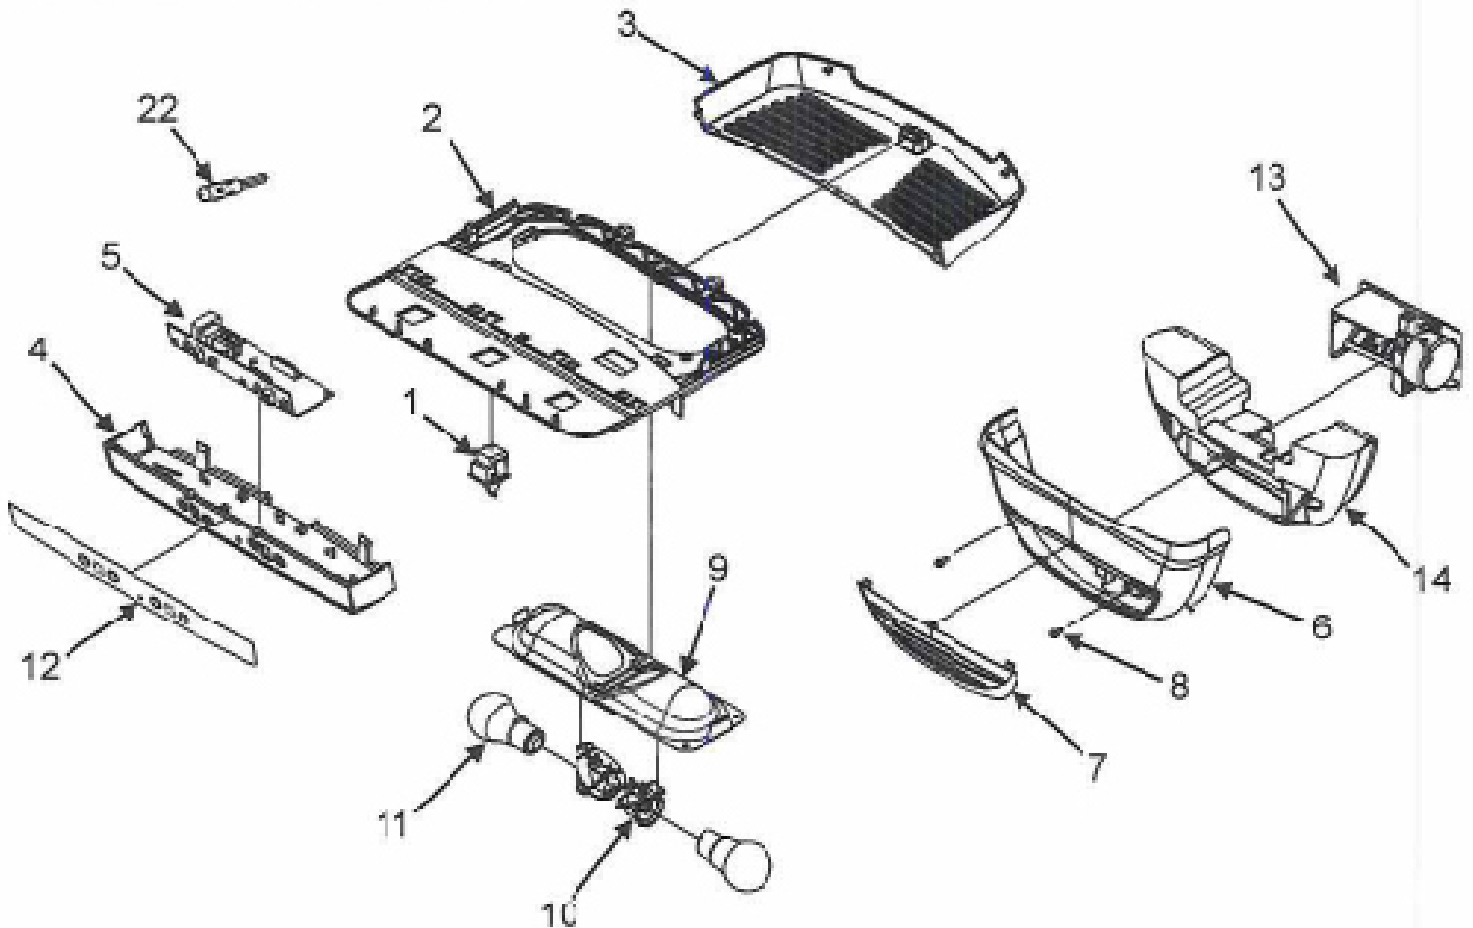

EF36xNDFSS Refrigerator Control Panel Assy

Item	Whirlpool Part #	Dacor Part #	Description
1	C3680310	102680	Switches, Light
2	67004078	102681	Module, Light
3	67003897	102682	Cover, Ref Light
4	67005444	102683	Module, Ref Control
5	67005397	102684	Control Board
6	67003899	102685	Board, Damper
7	67003900	102686	Insert, Damper Cover
8	67006602	102687	Screw, Damper Base
9	67003901	102688	Housing, Light
10	12570701	102689	Socket, Light
11	67003883	102690	Bulb, Light
12	67006910	102691	Keyboard Control
13	67006116	102692	Damper, Elec Control
14	67006604	102693	Insulation, Damper Control
-	67005417	102702	Harness FF Control (not shown)