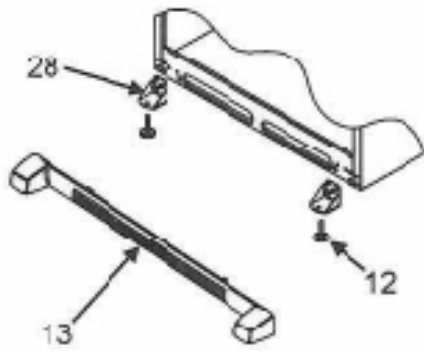

EF36xNDFSS Freezer Shelves, Cabinet Assemblies

EF36xNDFSS Freezer Shelves, Cabinet Parts

Item	Whirlpool Part #	Dacor Part #	Description
1	B8381501	102727	Gasket, Drain Tube
2	M0500703	102728	Seal, O Ring
3	D7753903	102729	Funnel, Drain
4	67006406	102730	Screw, Adapter
5	67003485	102731	Cover, Corner (BLK)
6	67001066	102732	Tube, Drain
7	67001067	102733	Clip, Drain Tube
8	A3076901	102734	Plug, Button
9	67004732	102735	Bracket, Drawer Slide, (LT)
	67004733	102736	Bracket, Drawer Slide (RT)
10	67004430	102737	Gear (RT)
11	67006473	102738	Screw, Bracket
12	67003868	102739	Brake, Foot
13	67006375	102740	Grille, Toe (BLK)
	12627302	102741	Clip, Toe Grille
14	67001073	102742	Rail, Shelf Support (CTR)
15	67002489	102743	Rail, Shelf Support (LT/RT)
16	67006360	102744	Screw, CTR Rail
17	67006400	102679	Screw, LT/RT Rail
18	67004988	102746	Basket, FRZ (UPR)
19	67004017	102747	Shaft, Rack
20	67006026	102748	Basket, FRZ (LWR)
21	67004971	102749	Adapter (LT)
	67004972	102750	Adapter,(RT)
22	67004127	102751	Divider Basket (UPR)
23	67006608	102752	Screw, Divider
24	67004429	102753	Gear (LT)
25	67004812	102754	Divider Basket (LWR)
26	67006913	102755	Slide, Drawer
27	67004728	102756	Cradle Basket (LT)
	67004729	102757	Cradle Basket (RT)
28	67006112	102758	Bracket, Foot Cabinet
	67006491	102759	Screw, Bracket