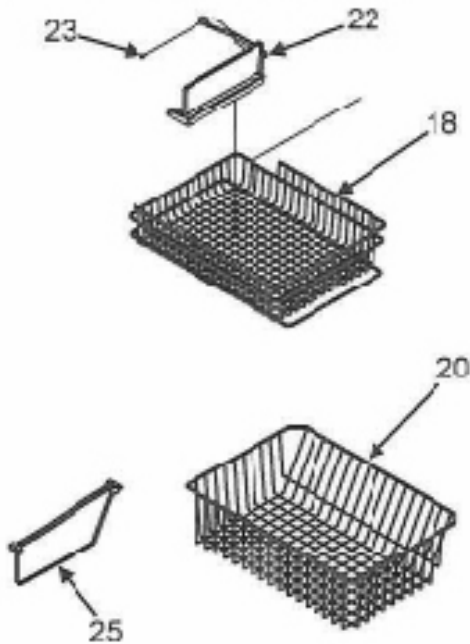

EF36xNDFSS Freezer Shelves, Cabinet Assemblies

EF36xNDFSS Freezer Shelves, Cabinet Parts

Item	Whirlpool Part #	Dacor Part #	Description
1	B8381501	102727	Gasket, Drain Tube
2	M0500703	102728	Seal, O Ring
3	D7753903	102729	Funnel, Drain
4	67006406	102730	Screw, Adapter
5	67003485	102731	Cover, Corner (BLK)
6	67001066	102732	Tube, Drain
7	67001067	102733	Clip, Drain Tube
8	A3076901	102734	Plug, Button
9	67004732	102735	Bracket, Drawer Slide, (LT)
	67004733	102736	Bracket, Drawer Slide (RT)
10	67004430	102737	Gear (RT)
11	67006473	102738	Screw, Bracket
12	67003868	102739	Brake, Foot
13	67006375	102740	Grille, Toe (BLK)
	12627302	102741	Clip, Toe Grille
14	67001073	102742	Rail, Shelf Support (CTR)
15	67002489	102743	Rail, Shelf Support (LT/RT)
16	67006360	102744	Screw, CTR Rail
17	67006400	102679	Screw, LT/RT Rail
18	67004988	102746	Basket, FRZ (UPR)
19	67004017	102747	Shaft, Rack
20	67006026	102748	Basket, FRZ (LWR)
21	67004971	102749	Adapter (LT)
	67004972	102750	Adapter,(RT)
22	67004127	102751	Divider Basket (UPR)
23	67006608	102752	Screw, Divider
24	67004429	102753	Gear (LT)
25	67004812	102754	Divider Basket (LWR)
26	67006913	102755	Slide, Drawer
27	67004728	102756	Cradle Basket (LT)
	67004729	102757	Cradle Basket (RT)
28	67006112	102758	Bracket, Foot Cabinet
	67006491	102759	Screw, Bracket