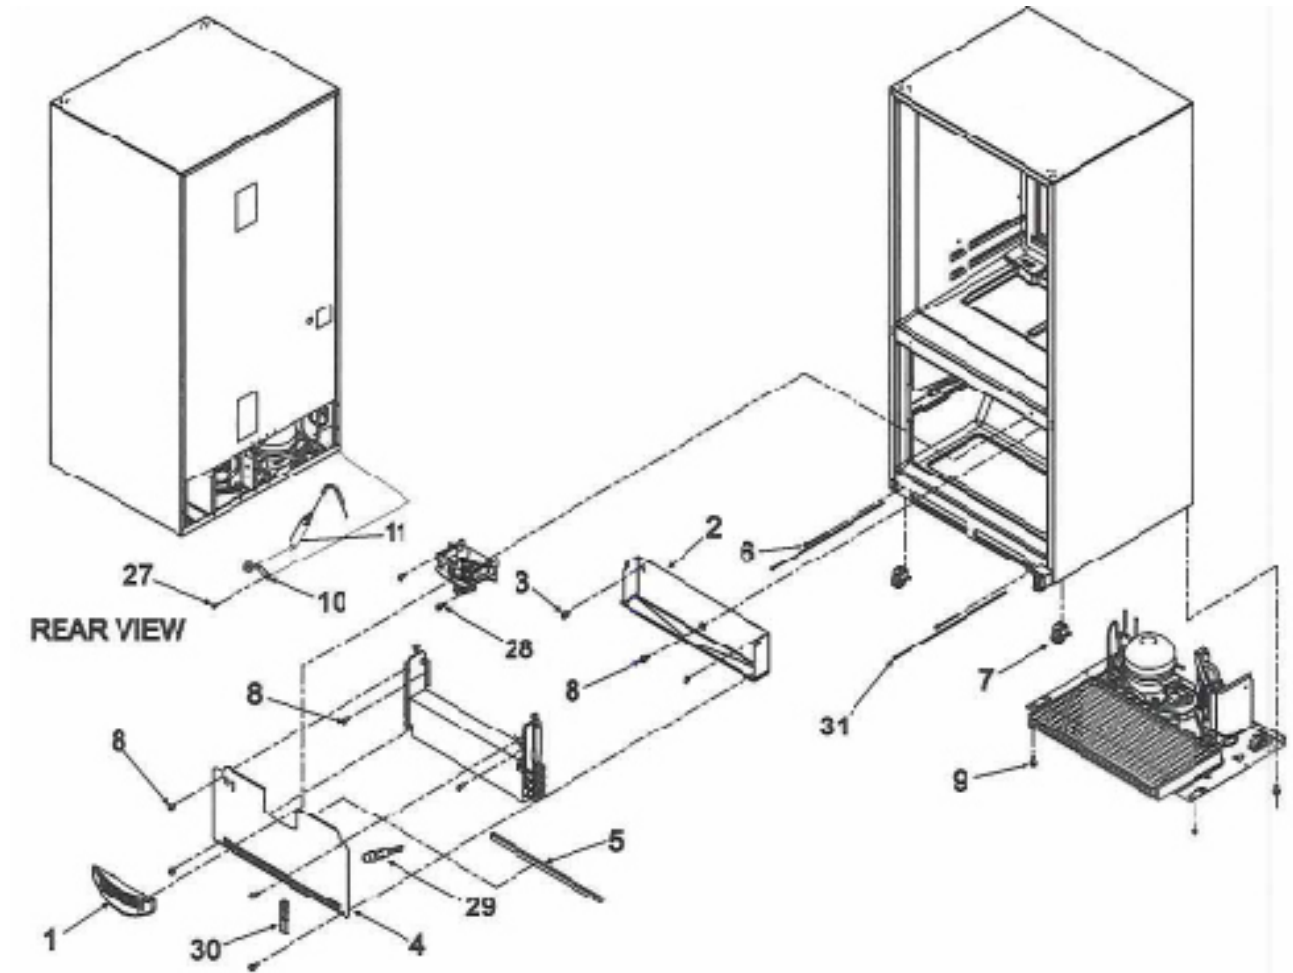

EF36xNDFSS Evaporator, Roller Assemblies

EF36xNDFSS Evaporator, Roller Parts

Item	Whirlpool Part #	Dacor Part #	Description
1	67006609	102760	Grille, FZ Air
2	67002490	102761	Drip Tray
3	10623002	102762	Clip, Evaporator
4	67005873	102763	Cover-Evap
5	67002492	102764	Gasket
6	67006611	102765	Screw, Roller Adjust
7	67002227	700828	Roller Bracket Assy
8	67006425	102767	Screw
9	67006573	102768	Screw
10	10547002	102769	Drier Clip
11	B2150504	102770	Drier Clip
12	12002041	102771	Evaporator Kit ¹
13	67001083	102772	Dam, Left Return
14	67001084	102773	Dam, Right Return
15	67002493	102774	Heater Evaporator
16	10428101	102775	Clip, Evap Heater
17	67002777	102776	Shroud, Evap Fan
18	67003636	102777	Motor, Evap Fan
19	67005633	102778	Clip, Evap Motor
20	67002780	102779	Grommet Fan Motor
21	12217201	102780	Fan, Evap Motor
22	67001291	102781	Foam Gasket
23	12456801	102782	Roller Bracket
24	M0286708	102783	Nut, Speed
25	67005127	102784	Roller
26	M1205302	102785	Rivet
27	67006737	102786	Screw, Clip
28	67006287	102623	Screw, Fan Assy
29	12002356	102788	Thermistor Kit
30	67003924	102789	Cover, FZ Thermistor
31	67006697	102790	Screw, Adjusting (Rod)
-	67003426	102791	Thermostat, Defrost (not shown)
-	67005574	102792	Harness, Evap Heater (not shown)

¹ Includes heat shield, evaporator and instruction sheet