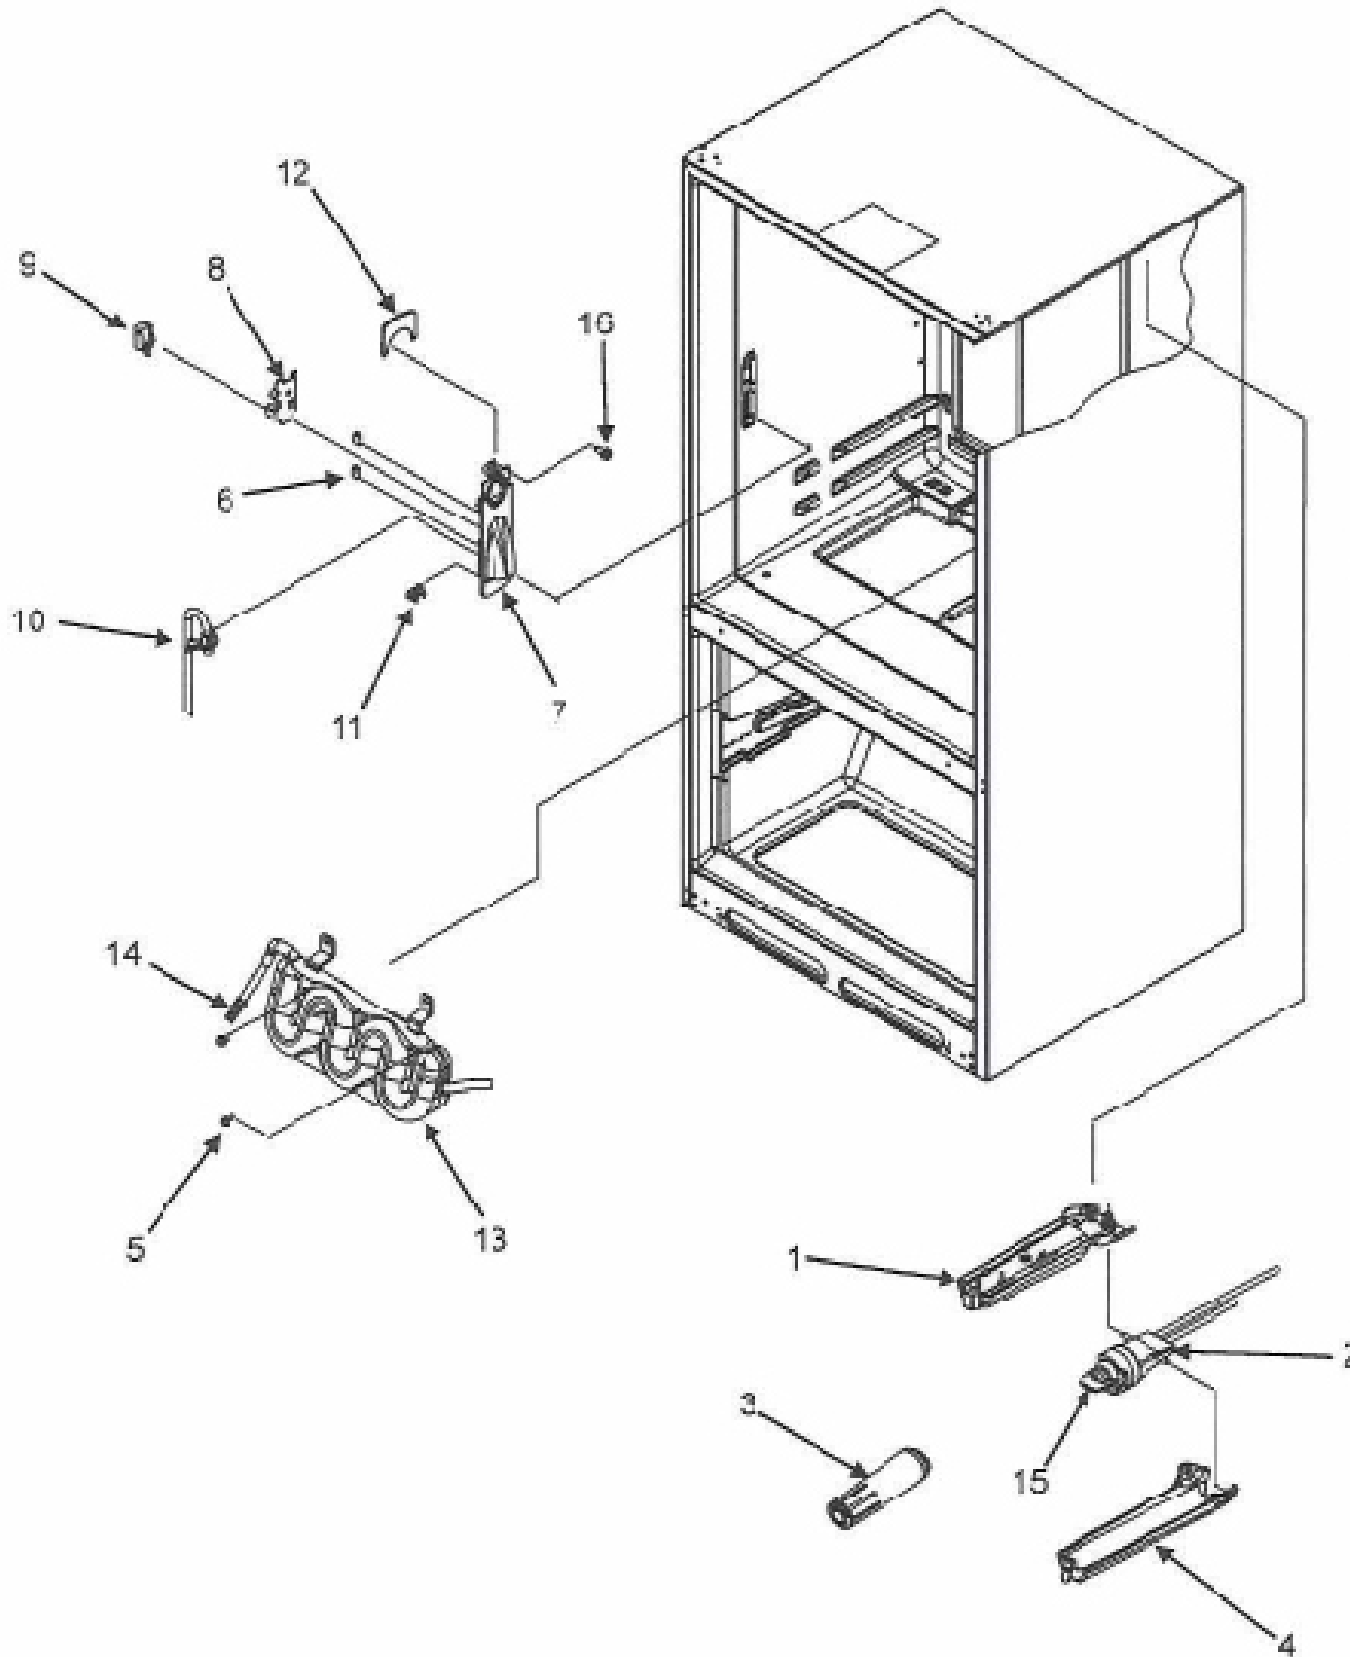

EF36xNDFSS Water System Assembly

EF36xNDFSS Water System Parts

Item	Whirlpool Part #	Dacor Part #	Description
1	67001668	102664	Plate, Filter Backing
2	67006524	102665	Head, Water Filter (W/Tubing)
3	67006469	102666	Filter, Water (Generic)
4	12568001	102667	Cover, Filter
5	67006287	102623	Screw, Water Tank
6	B8390302	102669	Clip, Façade
7	67002979	102670	Façade, Dispenser
8	67002742	102671	Plate, Switch
9	12575501	102672	Switch, Limit
10	67003728	102673	Guide, Water Line
11	67002816	102674	Clip, Waterline
12	67006909	102675	Façade, Dispenser Top
13	67004091	102676	Tank, Water
14	61006182	102677	Union, Tube (5/16" - 5/16")
15	12664501	102678	Plug, Bypass
16	67006400	102679	Screw, SM