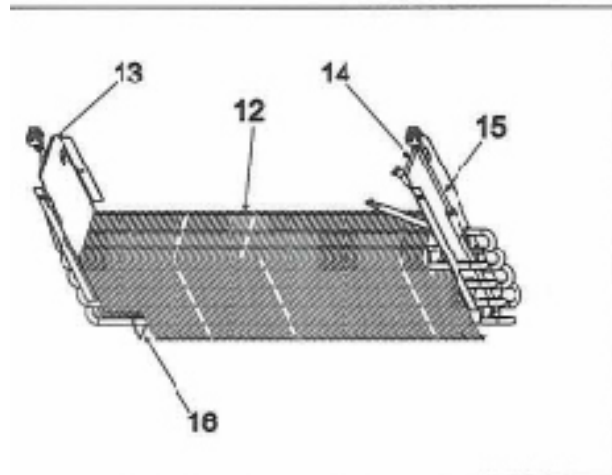

EF36xNDFSS Evaporator, Roller Assemblies

EF36xNDFSS Evaporator, Roller Parts

Item	Whirlpool Part #	Dacor Part #	Description
1	67006609	102760	Grille, FZ Air
2	67002490	102761	Drip Tray
3	10623002	102762	Clip, Evaporator
4	67005873	102763	Cover-Evap
5	67002492	102764	Gasket
6	67006611	102765	Screw, Roller Adjust
7	67002227	700828	Roller Bracket Assy
8	67006425	102767	Screw
9	67006573	102768	Screw
10	10547002	102769	Drier Clip
11	B2150504	102770	Drier Clip
12	12002041	102771	Evaporator Kit ¹
13	67001083	102772	Dam, Left Return
14	67001084	102773	Dam, Right Return
15	67002493	102774	Heater Evaporator
16	10428101	102775	Clip, Evap Heater
17	67002777	102776	Shroud, Evap Fan
18	67003636	102777	Motor, Evap Fan
19	67005633	102778	Clip, Evap Motor
20	67002780	102779	Grommet Fan Motor
21	12217201	102780	Fan, Evap Motor
22	67001291	102781	Foam Gasket
23	12456801	102782	Roller Bracket
24	M0286708	102783	Nut, Speed
25	67005127	102784	Roller
26	M1205302	102785	Rivet
27	67006737	102786	Screw, Clip
28	67006287	102623	Screw, Fan Assy
29	12002356	102788	Thermistor Kit
30	67003924	102789	Cover, FZ Thermistor
31	67006697	102790	Screw, Adjusting (Rod)
-	67003426	102791	Thermostat, Defrost (not shown)
-	67005574	102792	Harness, Evap Heater (not shown)

¹ Includes heat shield, evaporator and instruction sheet