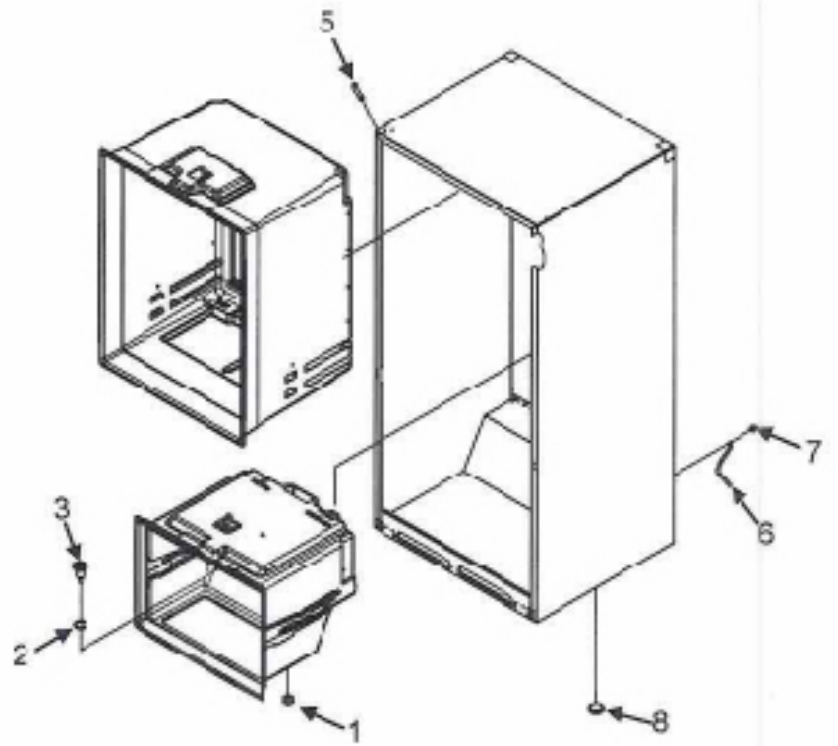

EF36xNDFSS Freezer Shelves, Cabinet Assemblies

EF36xNDFSS Freezer Shelves, Cabinet Parts

Item	Whirlpool Part #	Dacor Part #	Description
1	B8381501	102727	Gasket, Drain Tube
2	M0500703	102728	Seal, O Ring
3	D7753903	102729	Funnel, Drain
4	67006406	102730	Screw, Adapter
5	67003485	102731	Cover, Corner (BLK)
6	67001066	102732	Tube, Drain
7	67001067	102733	Clip, Drain Tube
8	A3076901	102734	Plug, Button
9	67004732	102735	Bracket, Drawer Slide, (LT)
	67004733	102736	Bracket, Drawer Slide (RT)
10	67004430	102737	Gear (RT)
11	67006473	102738	Screw, Bracket
12	67003868	102739	Brake, Foot
13	67006375	102740	Grille, Toe (BLK)
	12627302	102741	Clip, Toe Grille
14	67001073	102742	Rail, Shelf Support (CTR)
15	67002489	102743	Rail, Shelf Support (LT/RT)
16	67006360	102744	Screw, CTR Rail
17	67006400	102679	Screw, LT/RT Rail
18	67004988	102746	Basket, FRZ (UPR)
19	67004017	102747	Shaft, Rack
20	67006026	102748	Basket, FRZ (LWR)
21	67004971	102749	Adapter (LT)
	67004972	102750	Adapter,(RT)
22	67004127	102751	Divider Basket (UPR)
23	67006608	102752	Screw, Divider
24	67004429	102753	Gear (LT)
25	67004812	102754	Divider Basket (LWR)
26	67006913	102755	Slide, Drawer
27	67004728	102756	Cradle Basket (LT)
	67004729	102757	Cradle Basket (RT)
28	67006112	102758	Bracket, Foot Cabinet
	67006491	102759	Screw, Bracket