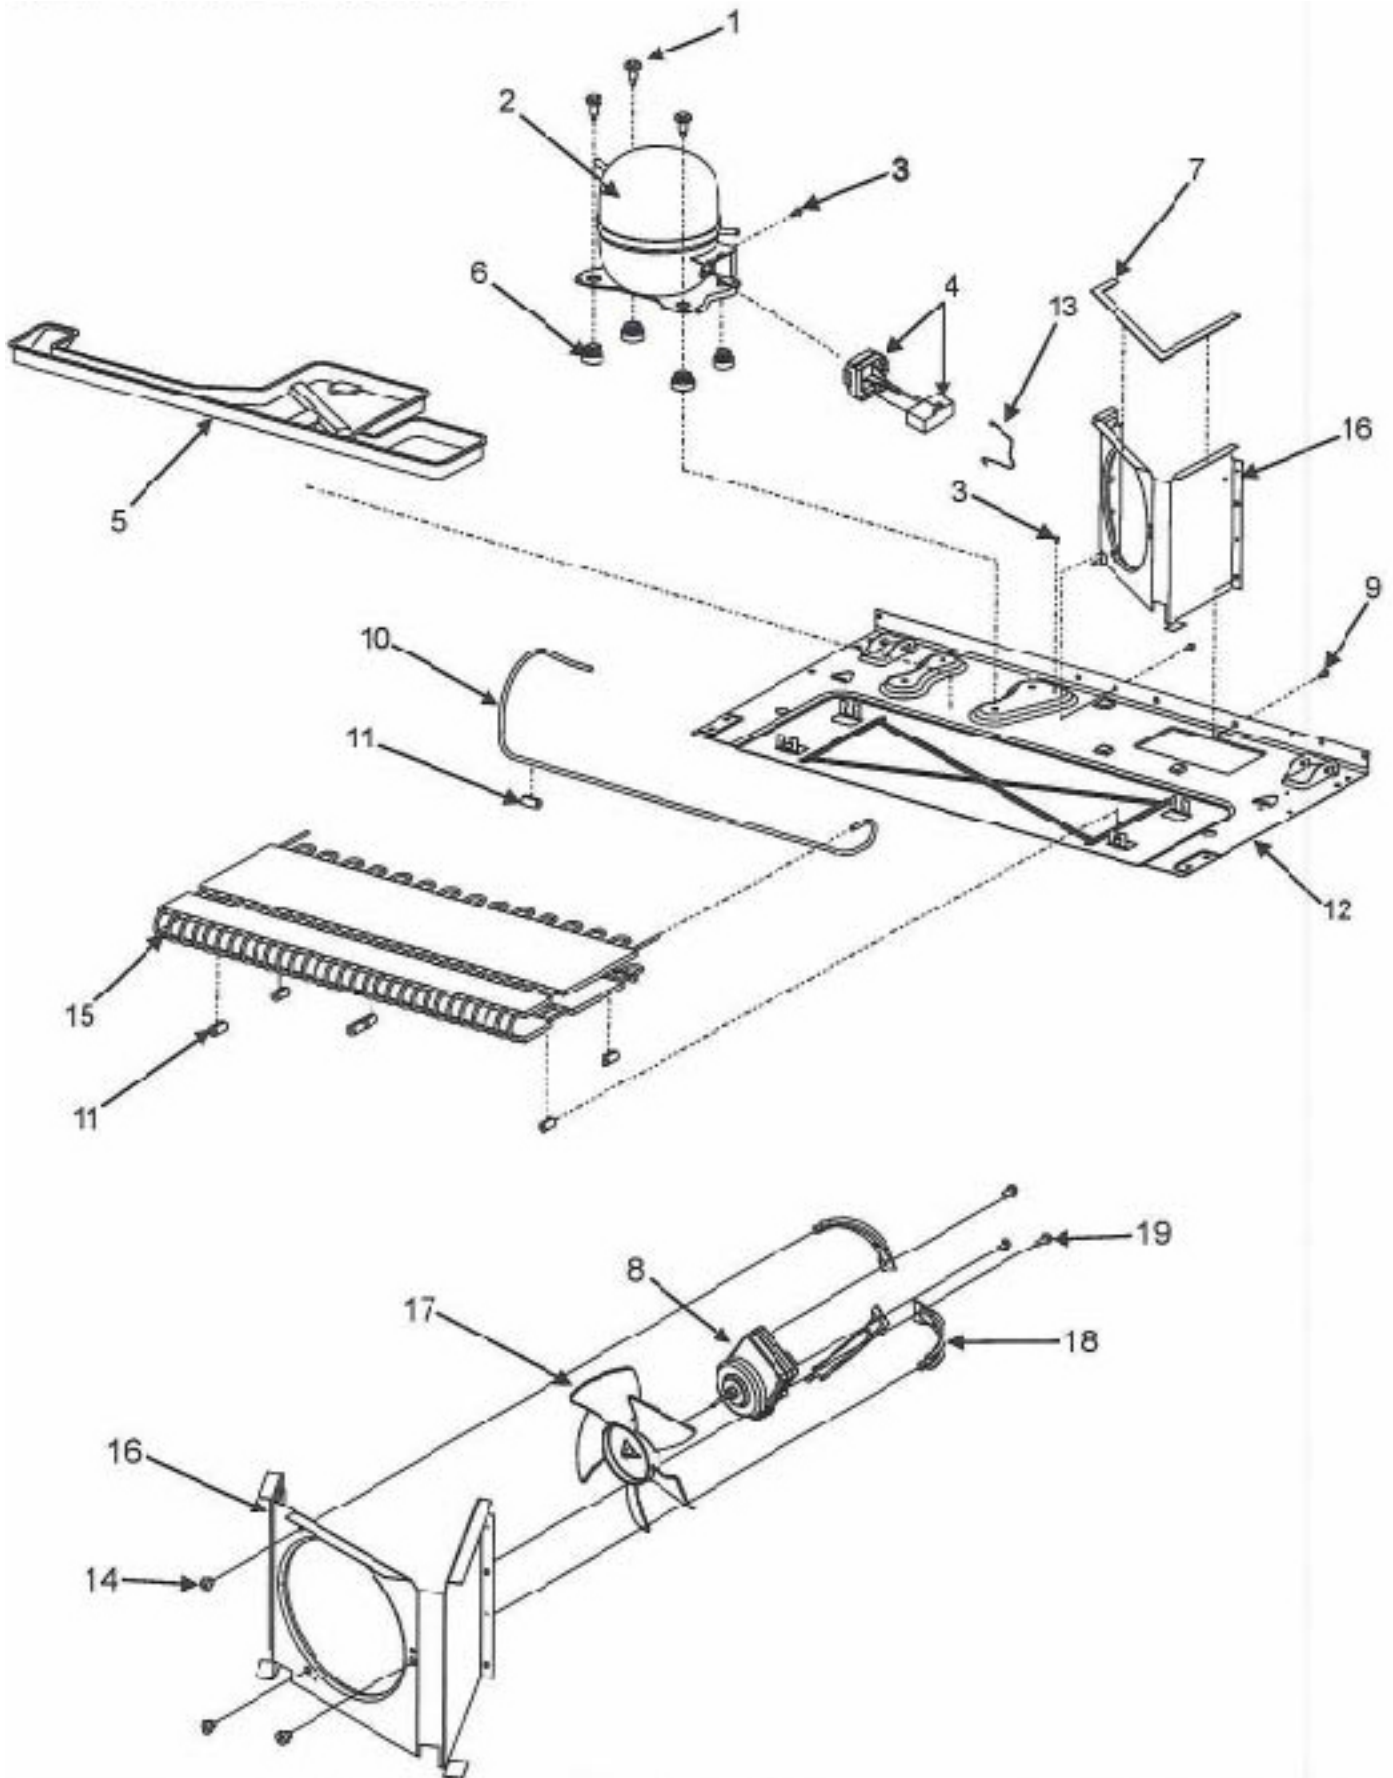

EF36xNDFSS Compressor, Condenser Motor Assy

EF36xNDFSS Compressor, Condenser Motor Parts

Item	Whirlpool Part #	Dacor Part #	Description
1	67006432	102793	Screw, Compressor
2	12002634	102829	Compressor Kit ¹
3	67006433	102794	Ground Screw
4	67005560	102795	Overload/Relay w/Compressor
5	67004464	102796	Pan Drain
6	67003493	102797	Grommet Compressor
7	61003210	102798	Seal, Cond Shroud
8	67004432	102799	Motor, Condensor Pan
9	67006425	102767	Screw, SM
10	67004700	102801	Discharge Tube
11	67005680	102802	Condensor Grommet
12	67005889	102803	Pan Base
13	12576801	102804	Bale Strap
14	61004743	102805	Grommet Bracket
15	67006131	102806	Condensor
16	67001090	102807	Shroud, Condensor Fan
17	67004952	102808	Blade, Condensor Fan
18	67004953	102809	Bracket, Condensor Motor
19	67004954	102810	Screw, Bracket
-	67005435	102811	Harness, MC (not shown)

¹ Includes compressor, overload, relay with capacitor, grommets and bale strap