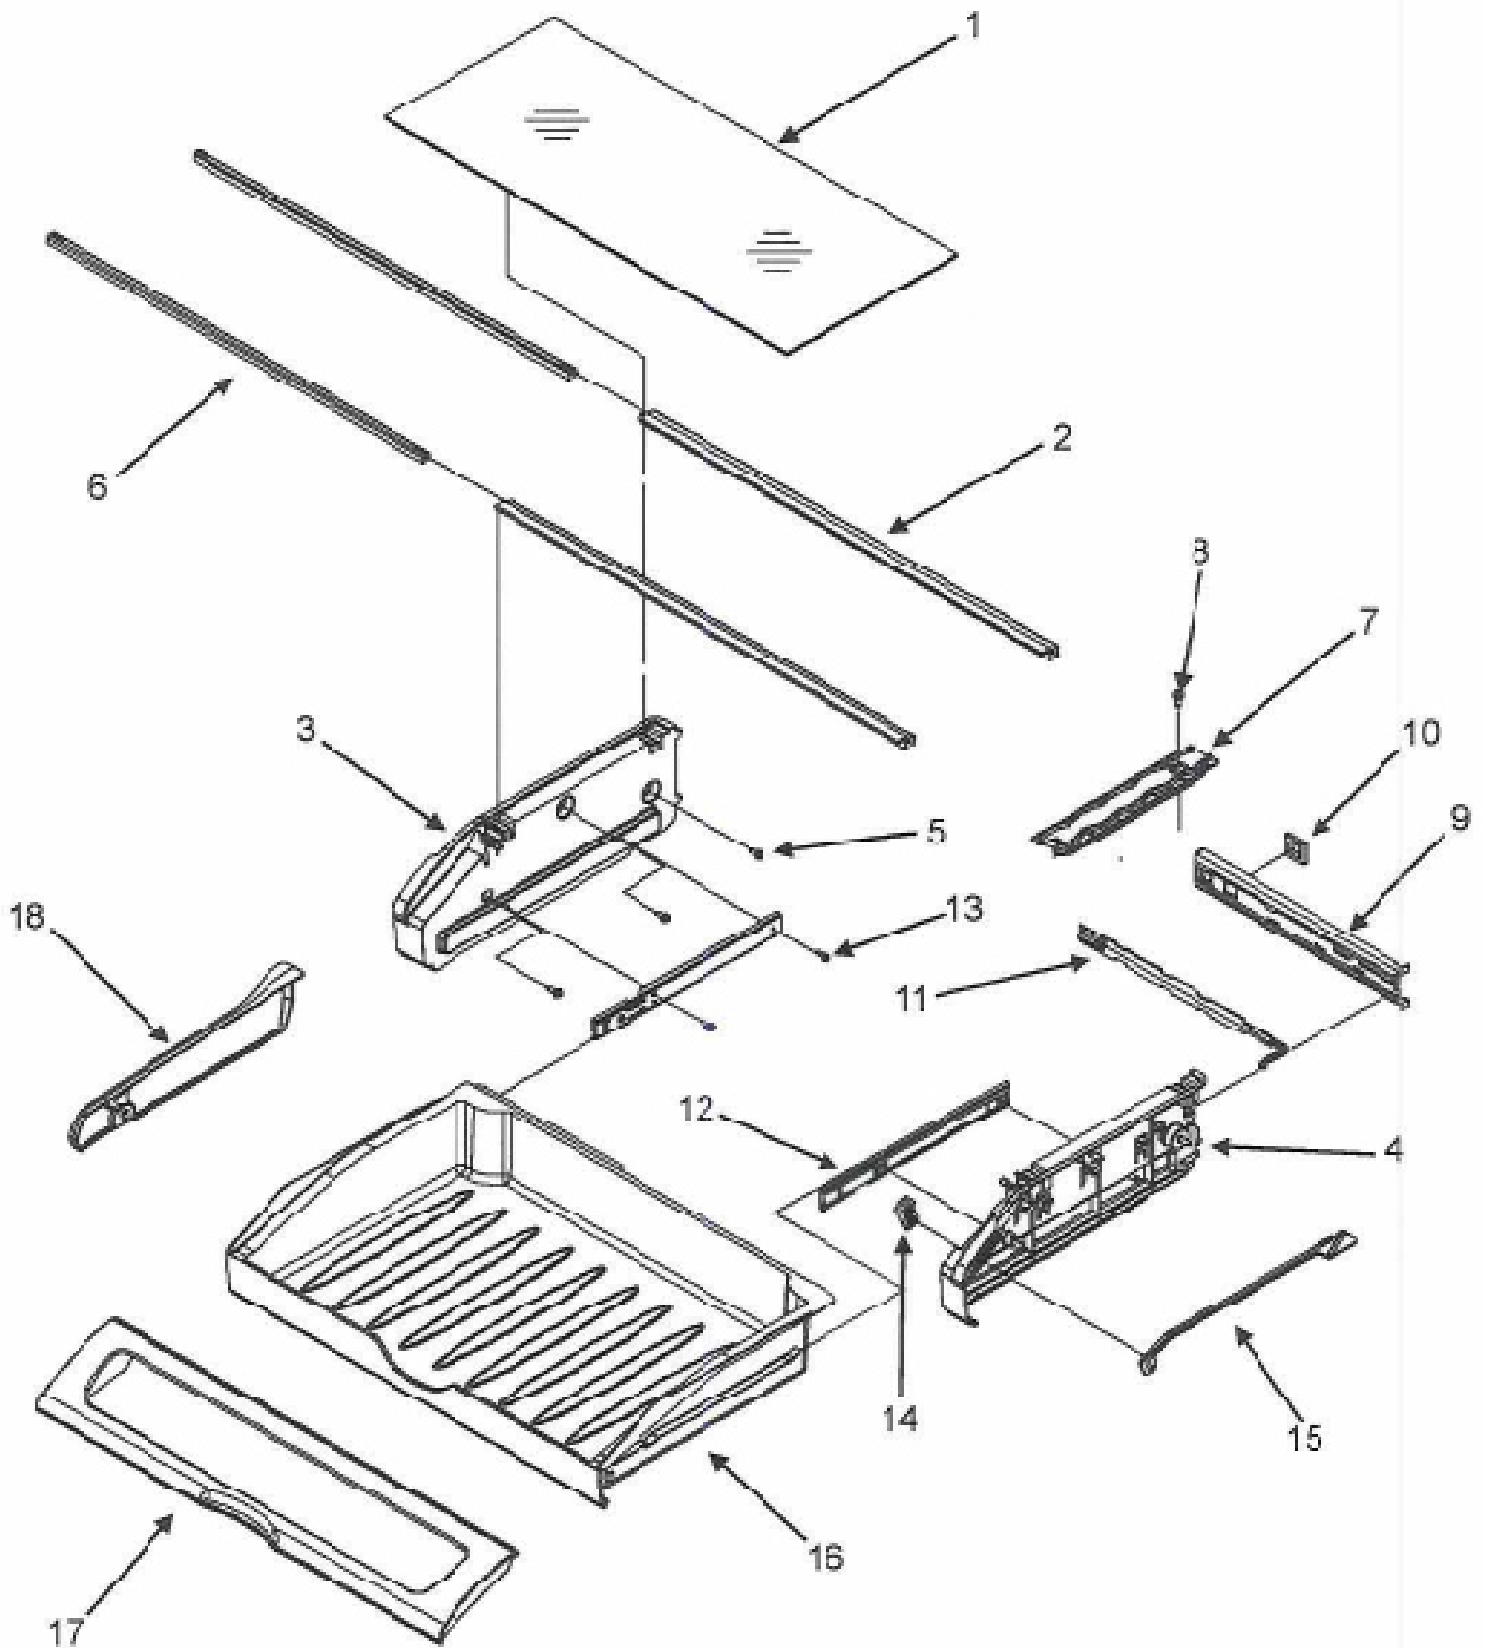

EF36xNDFSS Pantry Assembly

EF36xNDFSS Pantry Parts

Item	Whirlpool Part #	Dacor Part #	Description
1	67002332	102711	Glass, Pantry
2	67006010	102712	Extr, Glass Support
3	67005862	102713	End Cap, Pantry (LT)
4	67006912	102714	End Cap, Pantry (RT)
5	67006415	102715	Closure, Door Blk
6	67002330	102716	Brace, Pantry
7	67001719	102717	Hinge Top (Rt Bk)
8	67006400	102679	Screw, Track
9	67005625	102719	Housing Control
10	67002329	102720	Gasket, Pantry
11	67003793	102721	Slide, Temp Control
12	67006219	102722	Glide, Pantry Drawer
13	67006287	102623	Screw, Glide
14	67003791	102724	Knob, Temp Control
15	67003794	102725	Bar, Temp Control
16	67003530	102726	Drawer, Pantry
17	67005899	700827	Lid Assy, Pantry
18	67002321	102766	Divider, Pantry