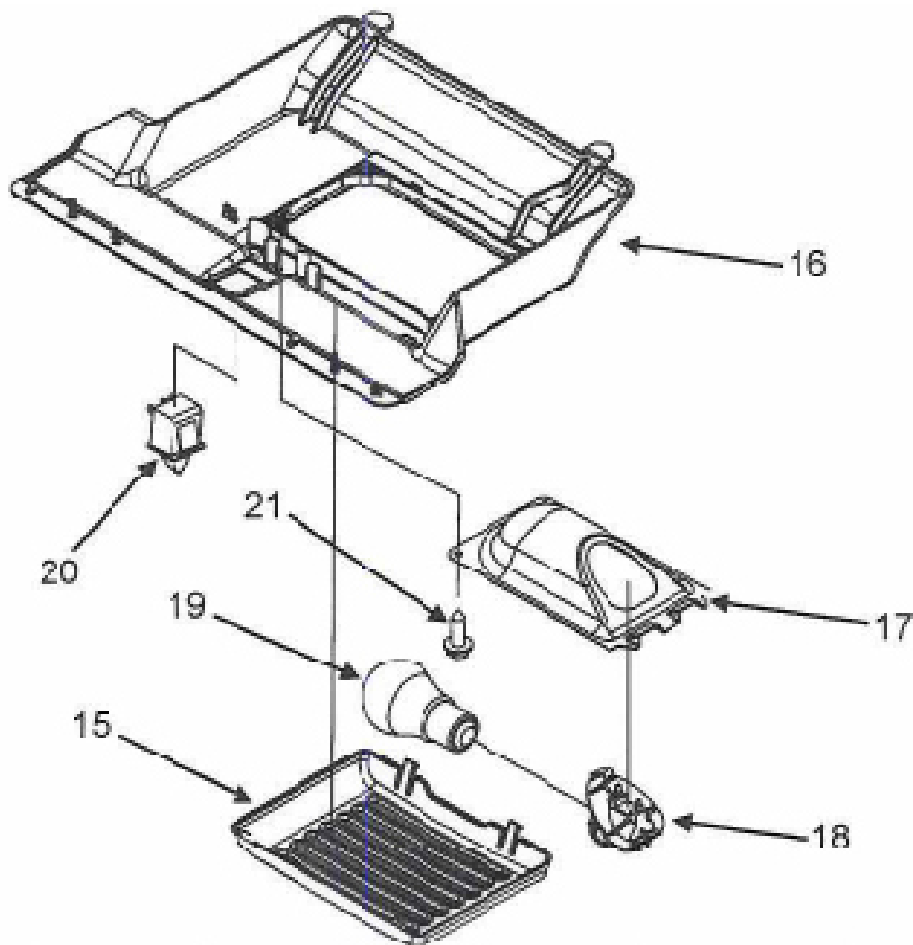

EF36xNDFSS Freezer Control Panel Assy

Item	Whirlpool Part #	Dacor Part #	Description
15	67003905	102694	Cover, FZ Light
16	67003906	102695	Module, FZ Control
17	67001035	102696	Housing, Light
18	12570701	102697	Socket, Light
19	67003883	102698	Housing, Light
20	67005653	102699	Switch, Light/Intlk
21	67006530	102700	Screw, Housing
22	12002356	102701	Thermistor Kit
-	67006094	102703	Harness FZ Module (not shown)