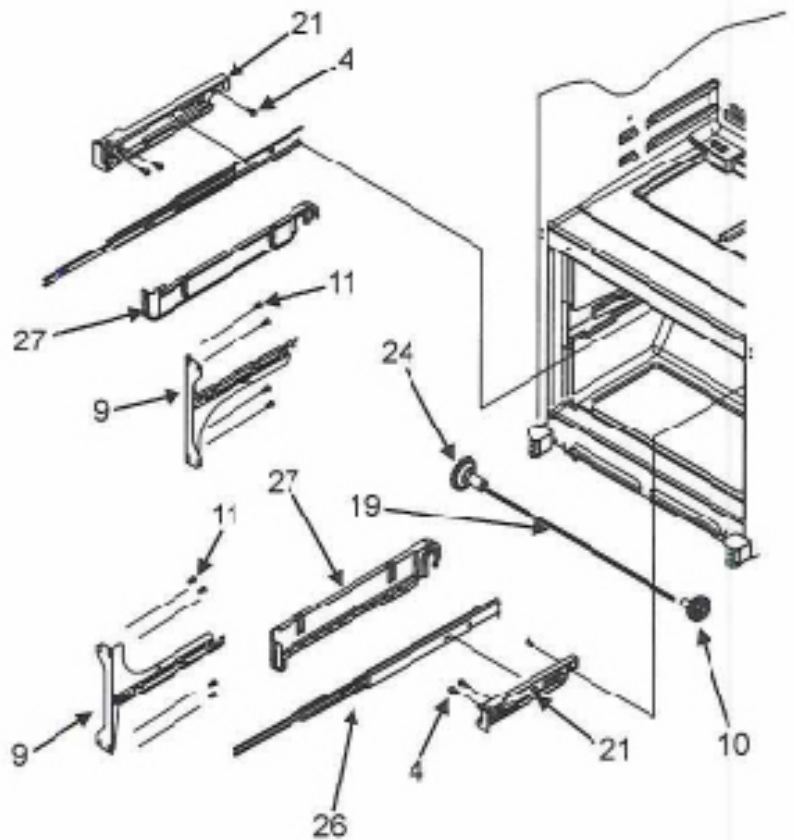

EF36xNDFSS Freezer Shelves, Cabinet Assemblies

EF36xNDFSS Freezer Shelves, Cabinet Parts

Item	Whirlpool Part #	Dacor Part #	Description
1	B8381501	102727	Gasket, Drain Tube
2	M0500703	102728	Seal, O Ring
3	D7753903	102729	Funnel, Drain
4	67006406	102730	Screw, Adapter
5	67003485	102731	Cover, Corner (BLK)
6	67001066	102732	Tube, Drain
7	67001067	102733	Clip, Drain Tube
8	A3076901	102734	Plug, Button
9	67004732	102735	Bracket, Drawer Slide, (LT)
	67004733	102736	Bracket, Drawer Slide (RT)
10	67004430	102737	Gear (RT)
11	67006473	102738	Screw, Bracket
12	67003868	102739	Brake, Foot
13	67006375	102740	Grille, Toe (BLK)
	12627302	102741	Clip, Toe Grille
14	67001073	102742	Rail, Shelf Support (CTR)
15	67002489	102743	Rail, Shelf Support (LT/RT)
16	67006360	102744	Screw, CTR Rail
17	67006400	102679	Screw, LT/RT Rail
18	67004988	102746	Basket, FRZ (UPR)
19	67004017	102747	Shaft, Rack
20	67006026	102748	Basket, FRZ (LWR)
21	67004971	102749	Adapter (LT)
	67004972	102750	Adapter,(RT)
22	67004127	102751	Divider Basket (UPR)
23	67006608	102752	Screw, Divider
24	67004429	102753	Gear (LT)
25	67004812	102754	Divider Basket (LWR)
26	67006913	102755	Slide, Drawer
27	67004728	102756	Cradle Basket (LT)
	67004729	102757	Cradle Basket (RT)
28	67006112	102758	Bracket, Foot Cabinet
	67006491	102759	Screw, Bracket