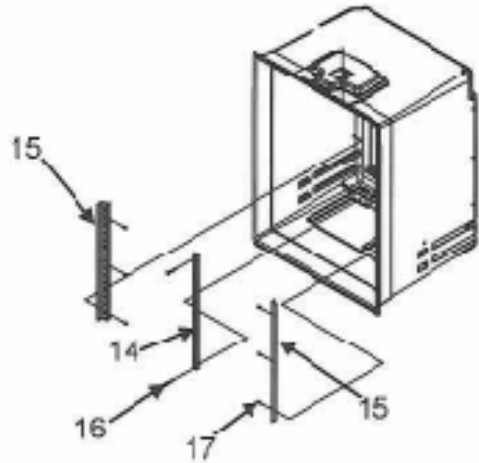

EF36xNDFSS Freezer Shelves, Cabinet Assemblies

EF36xNDFSS Freezer Shelves, Cabinet Parts

Item	Whirlpool Part #	Dacor Part #	Description
1	B8381501	102727	Gasket, Drain Tube
2	M0500703	102728	Seal, O Ring
3	D7753903	102729	Funnel, Drain
4	67006406	102730	Screw, Adapter
5	67003485	102731	Cover, Corner (BLK)
6	67001066	102732	Tube, Drain
7	67001067	102733	Clip, Drain Tube
8	A3076901	102734	Plug, Button
9	67004732	102735	Bracket, Drawer Slide, (LT)
	67004733	102736	Bracket, Drawer Slide (RT)
10	67004430	102737	Gear (RT)
11	67006473	102738	Screw, Bracket
12	67003868	102739	Brake, Foot
13	67006375	102740	Grille, Toe (BLK)
	12627302	102741	Clip, Toe Grille
14	67001073	102742	Rail, Shelf Support (CTR)
15	67002489	102743	Rail, Shelf Support (LT/RT)
16	67006360	102744	Screw, CTR Rail
17	67006400	102679	Screw, LT/RT Rail
18	67004988	102746	Basket, FRZ (UPR)
19	67004017	102747	Shaft, Rack
20	67006026	102748	Basket, FRZ (LWR)
21	67004971	102749	Adapter (LT)
	67004972	102750	Adapter,(RT)
22	67004127	102751	Divider Basket (UPR)
23	67006608	102752	Screw, Divider
24	67004429	102753	Gear (LT)
25	67004812	102754	Divider Basket (LWR)
26	67006913	102755	Slide, Drawer
27	67004728	102756	Cradle Basket (LT)
	67004729	102757	Cradle Basket (RT)
28	67006112	102758	Bracket, Foot Cabinet
	67006491	102759	Screw, Bracket