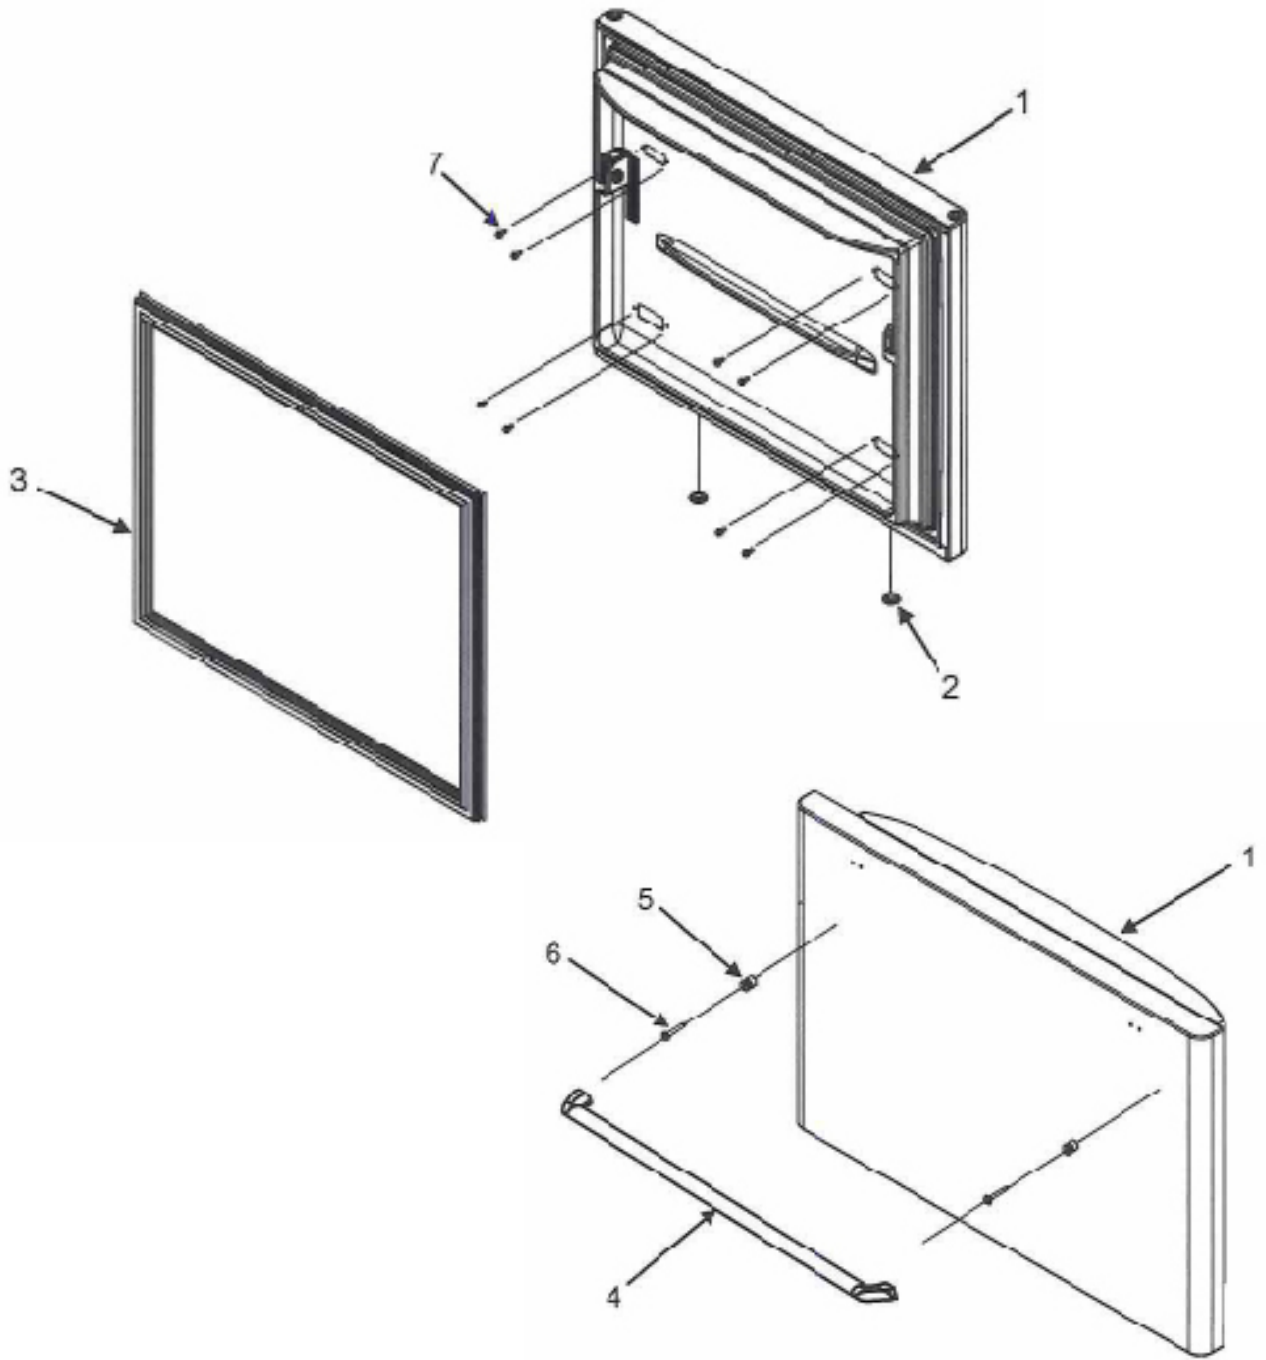

Revised 10-29-2012

EF36xNDFSS Refrigerator Door Assembly

EF36xNDFSS Water Supply System

Item	Whirlpool Part #	Dacor Part #	Description
1	67004978	102649	Door Bushing, Blk
2	67002116	103521	Door Assy, Ref Foam BLK
3	67006287	102623	Screw, Door Stop
4	67003557	103525	Gasket, Ref Door Blk
5	67003639	102647	Closure, Door Blk
6	67003776	103526	Bucket, Ref Door
7	67005824	103526	Hinge Top (Rt Bk)
	67005827	103527	Hinge Top (Lt Blk)
8	12684201B	102626	Cover, Hinge
9	67006303	102627	Screw, Top Hinge
10	M0310731	103529	Plug, Top Hinge Button (Blk)
11	67003780	103530	Stop Door (Blk)
12	67006521	102665	Screw, Cover
13	67004838	102636	Plug, Vent (Blk)
14	67001279	102653	Dairy Tray
15	67003637	102654	Dairy Door
16	67002477	103533	Door Retainer
17	67003775	102655	Bucket, Ref Dr Med
18	67004404	102657	Tray, Butter
19	67004405	102658	Lid, Butter Tray
20	67002960	103536	Center Hinge (Blk)
21	67006380	102662	Screw, Center Hinge
22	67006642	103535	Pin, Center Hinge
23	67006906	102659	Gripper (Med)
24	67007055	103534	Gripper (Large)
25	67006400	102674	Screw Sm
26	67006898	700823	Handle
27	67006900	102620	Handle Mount
28	67006901	102621	Screw
29		72510CH	Dacor Logo

EF36xNDFSS Freezer Door Assembly

Item	Whirlpool Part #	Dacor Part #	Description
1	67006596	700826	Freezer Door Assy
2	67004838	102630	Plug. Vent (BLK)
3	67003559	102651	Gasket, FZ Door (BLK)
4	67006898	700823	Handle
5	67006900	102620	Handle Mount
6	67006901	102621	Screw
7	67006408	102650	Screw Small