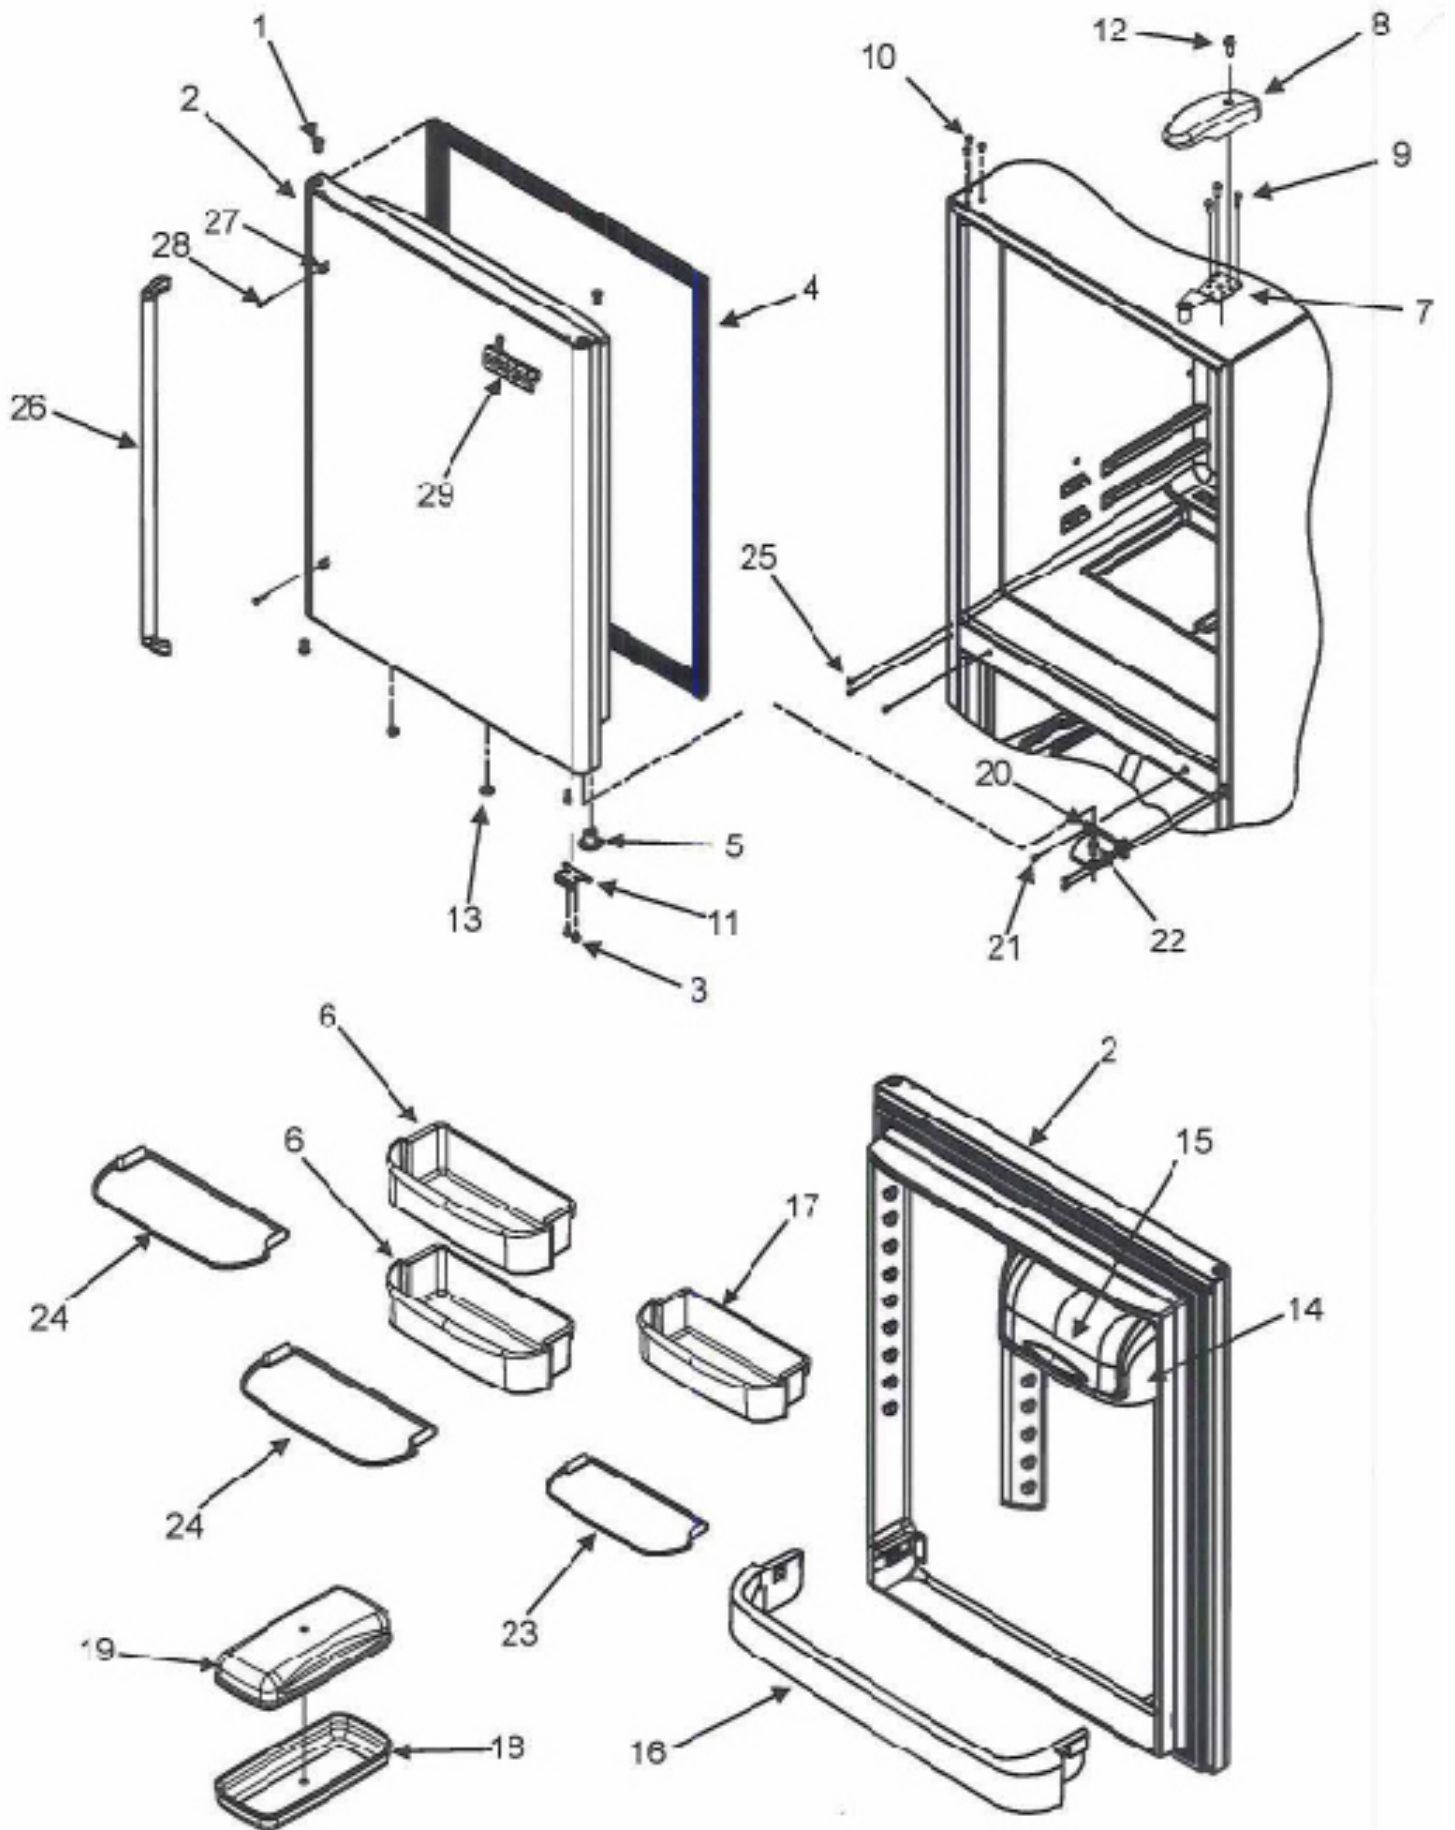

The Life of the Kitchen.®

PARTS CATALOG

EF36LNDFSS, EF36RNDFSS Refrigerators

Page	Description
2	Refrigerator Door Assembly
3	Refrigerator Door Parts
4	Freezer Door Assembly
5	Water Supply System Assy
6	Water Supply System Parts
7	Refrig. Control Panel Assy
8	Freezer Control Panel Assy
9	Refrigerator Shelves
10	Crisper Assembly
11	Pantry Assembly

Revised 10-29-2012

EF36xNDFSS Refrigerator Door Assembly

EF36xNDFSS Water Supply System

Item	Whirlpool Part #	Dacor Part #	Description
1	67004978	102649	Door Bushing, Blk
2	67002116	103521	Door Assy, Ref Foam BLK
3	67006287	102623	Screw, Door Stop
4	67003557	103525	Gasket, Ref Door Blk
5	67003639	102647	Closure, Door Blk
6	67003776	103526	Bucket, Ref Door
7	67005824	103526	Hinge Top (Rt Bk)
	67005827	103527	Hinge Top (Lt Blk)
8	12684201B	102626	Cover, Hinge
9	67006303	102627	Screw, Top Hinge
10	M0310731	103529	Plug, Top Hinge Button (Blk)
11	67003780	103530	Stop Door (Blk)
12	67006521	102665	Screw, Cover
13	67004838	102636	Plug, Vent (Blk)
14	67001279	102653	Dairy Tray
15	67003637	102654	Dairy Door
16	67002477	103533	Door Retainer
17	67003775	102655	Bucket, Ref Dr Med
18	67004404	102657	Tray, Butter
19	67004405	102658	Lid, Butter Tray
20	67002960	103536	Center Hinge (Blk)
21	67006380	102662	Screw, Center Hinge
22	67006642	103535	Pin, Center Hinge
23	67006906	102659	Gripper (Med)
24	67007055	103534	Gripper (Large)
25	67006400	102674	Screw Sm
26	67006898	700823	Handle
27	67006900	102620	Handle Mount
28	67006901	102621	Screw
29		72510CH	Dacor Logo