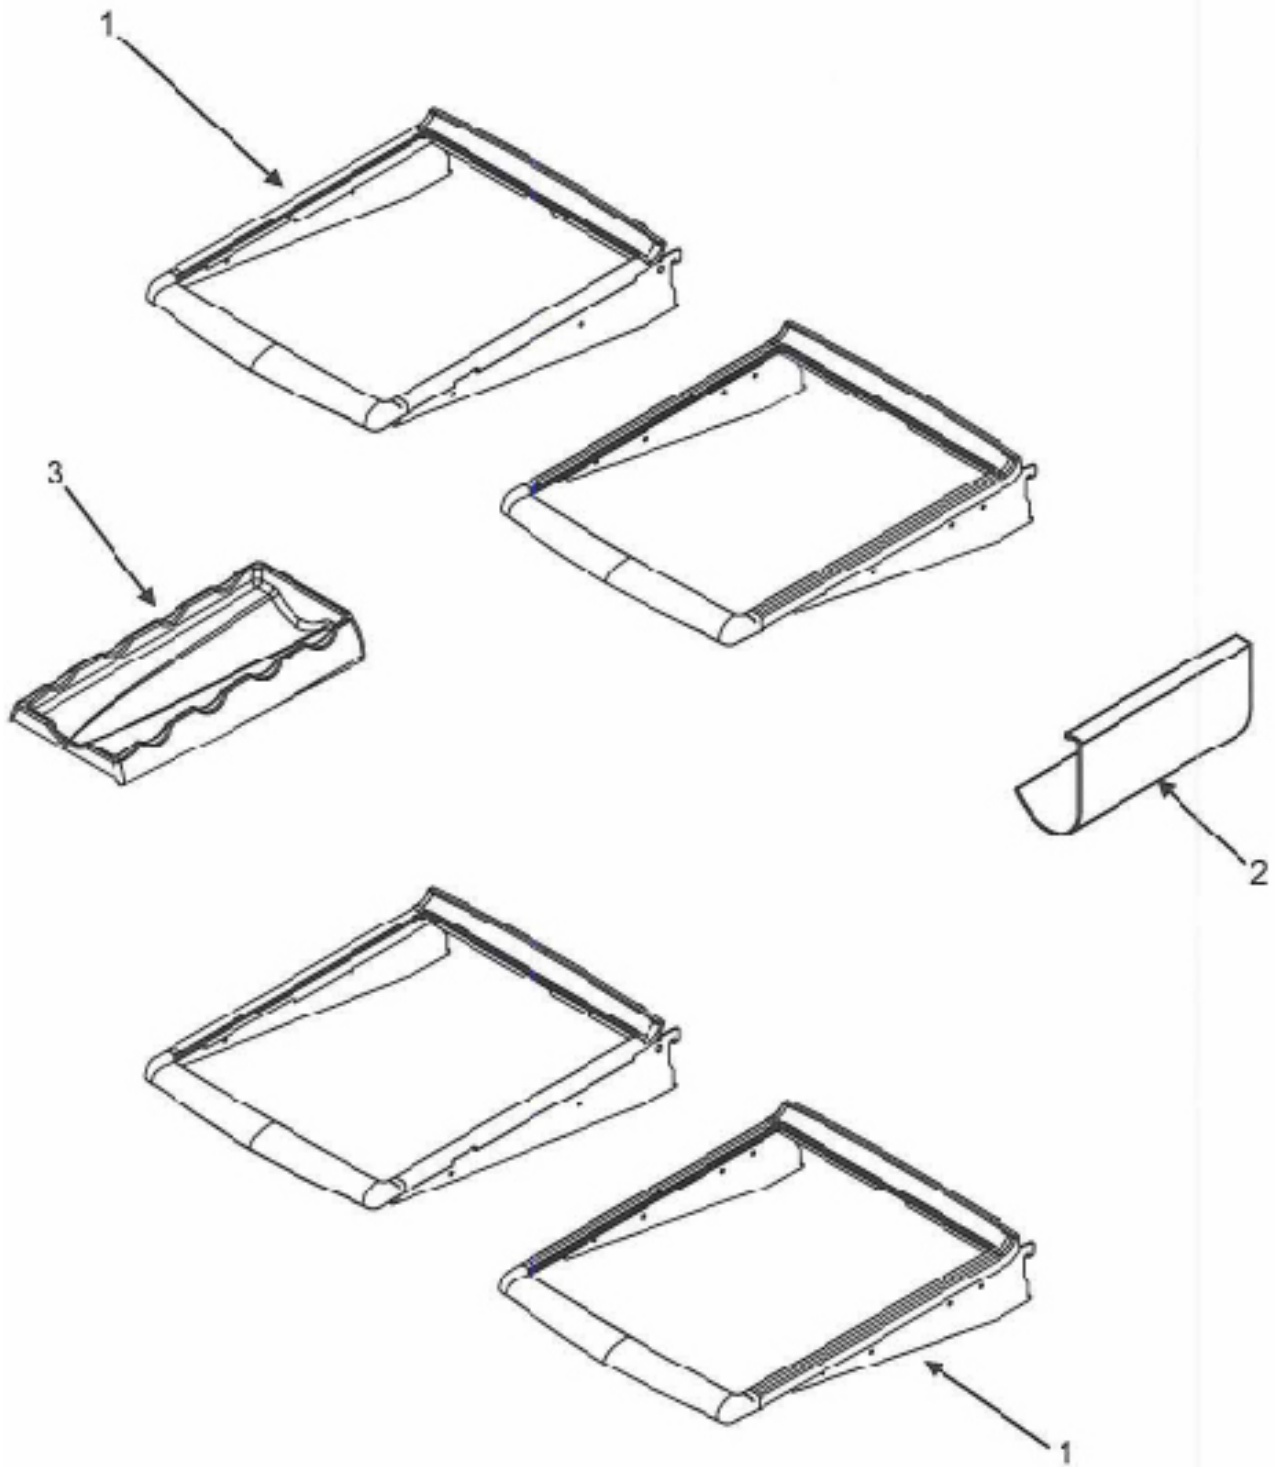

EF36xNDFSS Refrigerator Shelves

Item	Whirlpool Part #	Dacor Part #	Description
1	67003169	102704	Shelf Glide out
2	10448903	102705	Rack, Bottle
3	67001656	102706	Bottle, Trivet