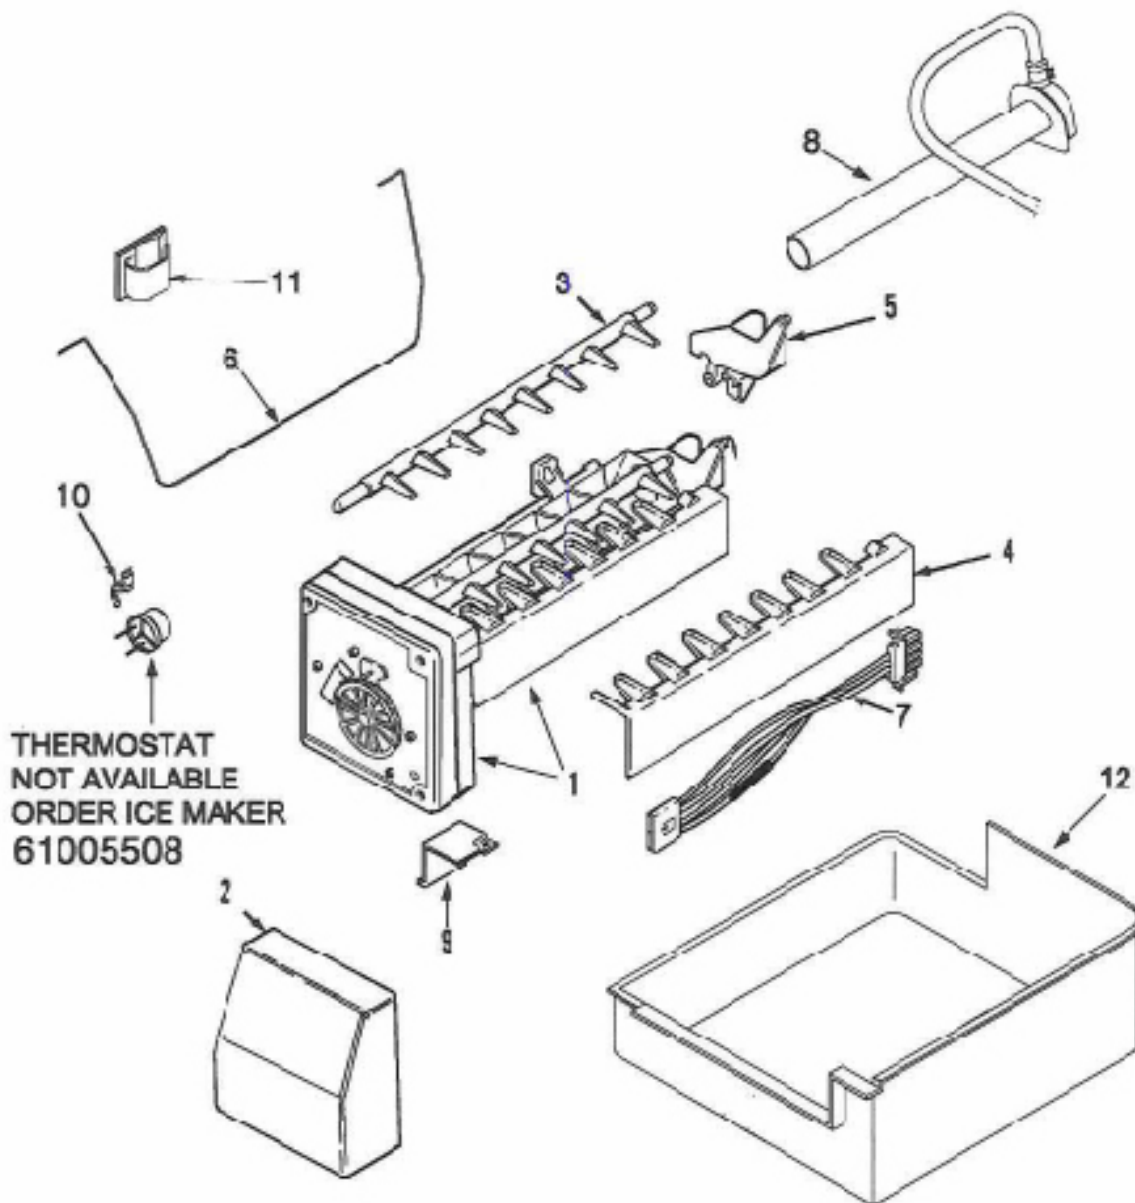

¹ Includes compressor, overload, relay with capacitor, grommets and bale strap

EF36xNDFSS Cabinet Back

EF36xNDFSS Cabinet Back Parts

Item	Whirlpool Part #	Dacor Part #	Description
1	67006101	102812	Cover MC Back
2	67004098	102813	Cover, Water Valve
3	67006425	102767	Screw, Cover
4	67006662	102815	Screw, Valve
5	B5759649	102816	Gasket, MC Back
6	67004092	102817	Block, Filter
7	67006287	102623	Screw, Cover
8	67003729	102819	Tube, Plastic
9	A3223101	102820	Insert, Plastic Tube
10	67006531	102821	Valve, Dual Water
11	M0104106	102822	Clip, Cord
12	M0114003	102823	Clip, Speed
13	M0108105	102824	Clamp, Tube
14	67003331	102825	Cover, Water Line
15	67005420	102826	Screw, HV Box
16	10463201	102827	Elbow, Fill Tube
17	67003796	102828	Acoustic Fiber
18	67004101	102829	Sweep, Dual Tube
19	67004102	102830	Waterline Track
20	67005421	102831	Cover, HV Box
21	67006829	102833	Board, HV Control
22	67004969	102834	Box, HV Control
23	67005418	102835	Spacer, HV Box
24	67005419	102836	Harness, HV Board
-	67006615	102832	Screw, Cover (not shown)
-	67006506	102837	Power Cord (not shown)

EF36xNDFSS Icemaker Assembly

Item	Whirlpool Part #	Dacor Part #	Description
1	61005508	700830	Ice Maker Assy
2	67004710	102840	Cover, Ice Maker
3	95101-1	102841	Ejector, Ice
4	95102-1	102842	Stripper, Ice
5	95100-1	102843	Inlet, Water
6	67004028	102844	Arm, IM Shutoff
7	67006614	102845	Harness, Ice Maker
8	10463201	102846	Elbow, Fill Tube
9	95107-01	102847	Bracket, Module & Heater