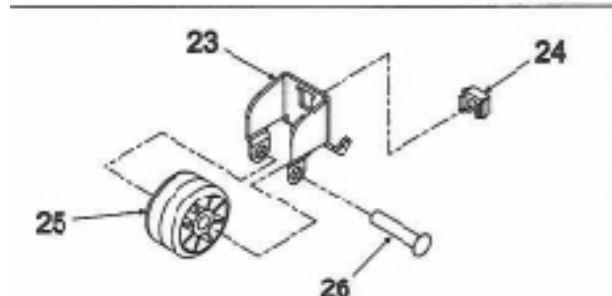

EF36xNDFSS Evaporator, Roller Assemblies

EF36xNDFSS Evaporator, Roller Parts

Item	Whirlpool Part #	Dacor Part #	Description
1	67006609	102760	Grille, FZ Air
2	67002490	102761	Drip Tray
3	10623002	102762	Clip, Evaporator
4	67005873	102763	Cover-Evap
5	67002492	102764	Gasket
6	67006611	102765	Screw, Roller Adjust
7	67002227	700828	Roller Bracket Assy
8	67006425	102767	Screw
9	67006573	102768	Screw
10	10547002	102769	Drier Clip
11	B2150504	102770	Drier Clip
12	12002041	102771	Evaporator Kit ¹
13	67001083	102772	Dam, Left Return
14	67001084	102773	Dam, Right Return
15	67002493	102774	Heater Evaporator
16	10428101	102775	Clip, Evap Heater
17	67002777	102776	Shroud, Evap Fan
18	67003636	102777	Motor, Evap Fan
19	67005633	102778	Clip, Evap Motor
20	67002780	102779	Grommet Fan Motor
21	12217201	102780	Fan, Evap Motor
22	67001291	102781	Foam Gasket
23	12456801	102782	Roller Bracket
24	M0286708	102783	Nut, Speed
25	67005127	102784	Roller
26	M1205302	102785	Rivet
27	67006737	102786	Screw, Clip
28	67006287	102623	Screw, Fan Assy
29	12002356	102788	Thermistor Kit
30	67003924	102789	Cover, FZ Thermistor
31	67006697	102790	Screw, Adjusting (Rod)
-	67003426	102791	Thermostat, Defrost (not shown)
-	67005574	102792	Harness, Evap Heater (not shown)

¹ Includes heat shield, evaporator and instruction sheet