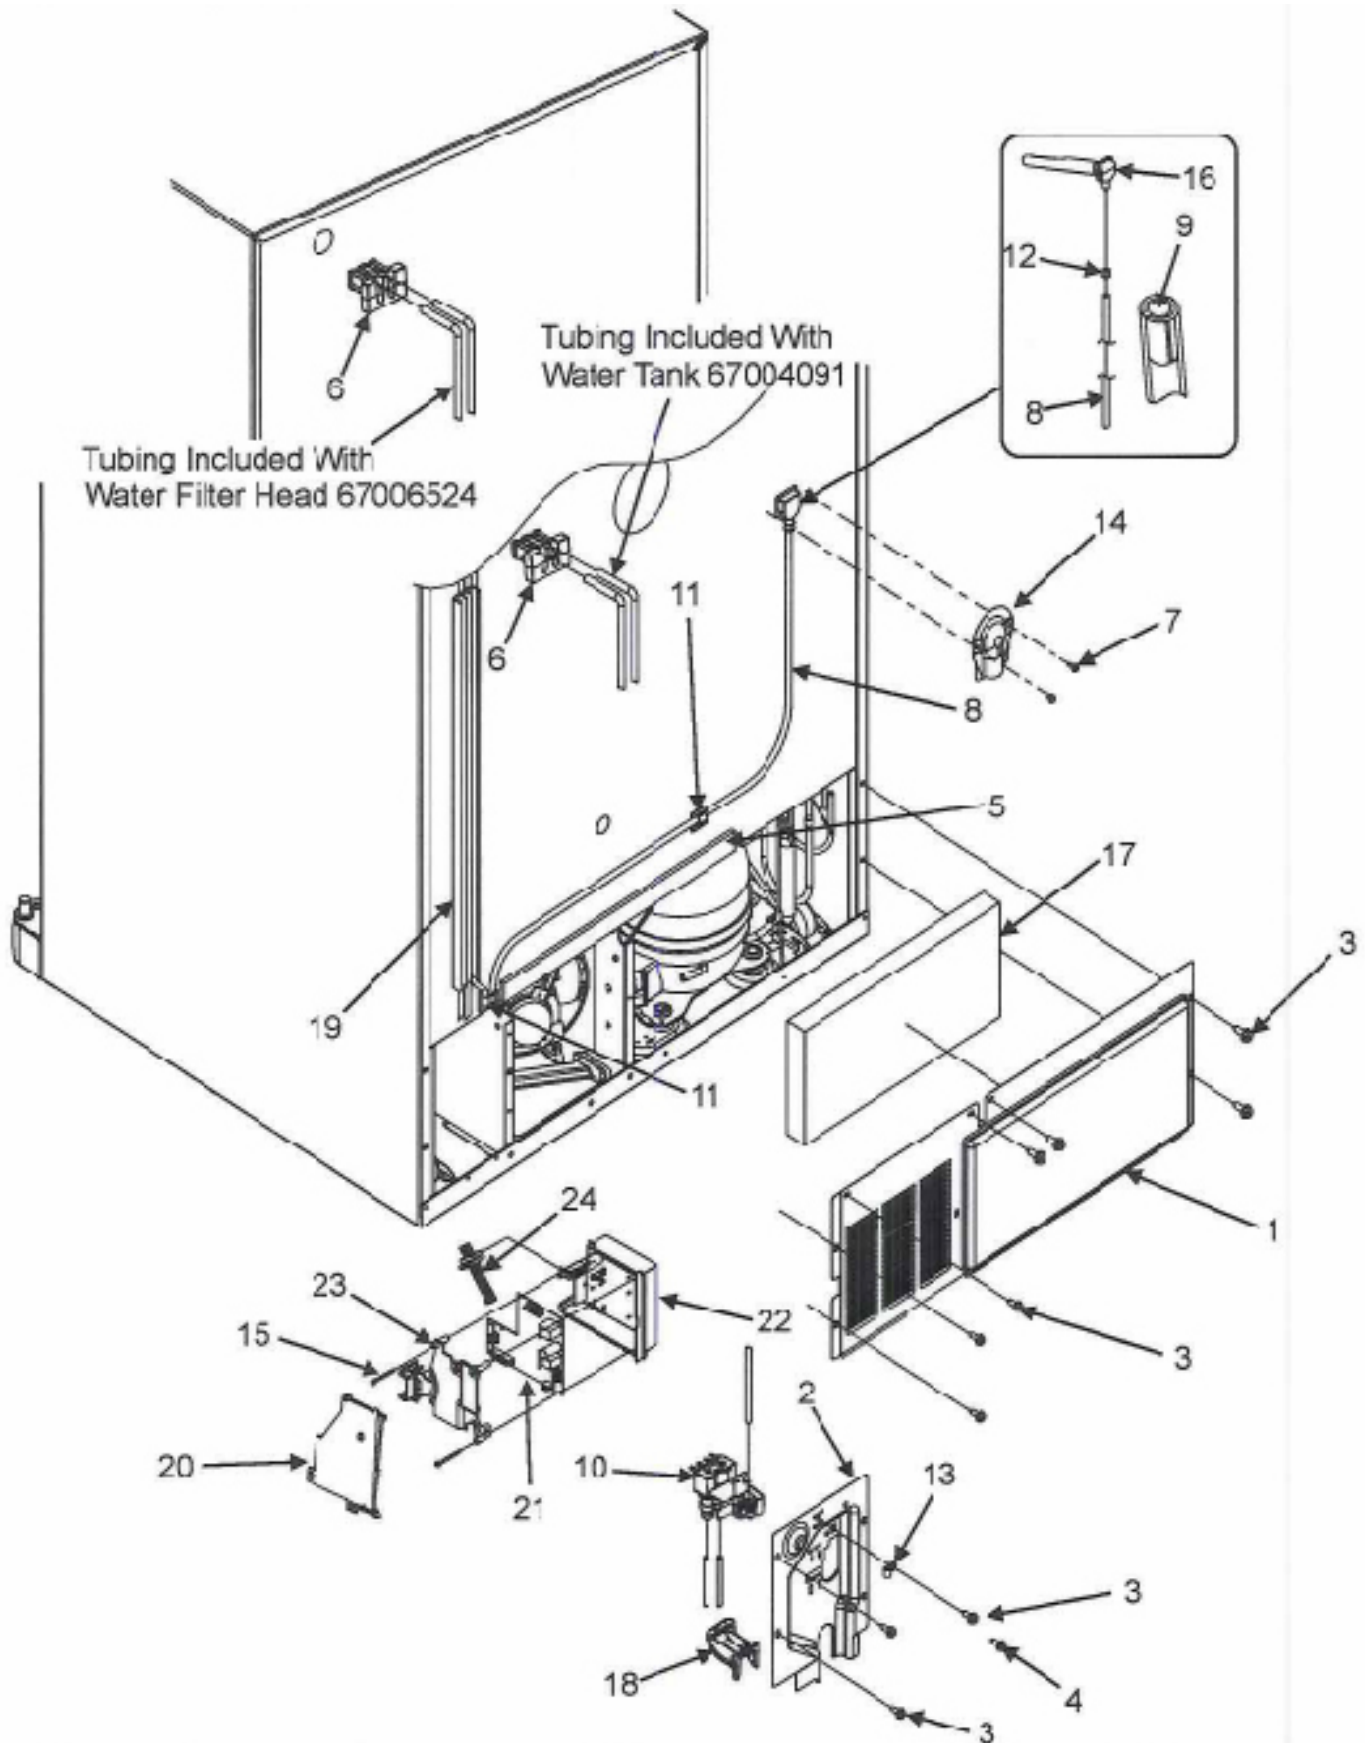

¹ Includes compressor, overload, relay with capacitor, grommets and bale strap

EF36xNDFSS Cabinet Back

EF36xNDFSS Cabinet Back Parts

Item	Whirlpool Part #	Dacor Part #	Description
1	67006101	102812	Cover MC Back
2	67004098	102813	Cover, Water Valve
3	67006425	102767	Screw, Cover
4	67006662	102815	Screw, Valve
5	B5759649	102816	Gasket, MC Back
6	67004092	102817	Block, Filter
7	67006287	102623	Screw, Cover
8	67003729	102819	Tube, Plastic
9	A3223101	102820	Insert, Plastic Tube
10	67006531	102821	Valve, Dual Water
11	M0104106	102822	Clip, Cord
12	M0114003	102823	Clip, Speed
13	M0108105	102824	Clamp, Tube
14	67003331	102825	Cover, Water Line
15	67005420	102826	Screw, HV Box
16	10463201	102827	Elbow, Fill Tube
17	67003796	102828	Acoustic Fiber
18	67004101	102829	Sweep, Dual Tube
19	67004102	102830	Waterline Track
20	67005421	102831	Cover, HV Box
21	67006829	102833	Board, HV Control
22	67004969	102834	Box, HV Control
23	67005418	102835	Spacer, HV Box
24	67005419	102836	Harness, HV Board
-	67006615	102832	Screw, Cover (not shown)
-	67006506	102837	Power Cord (not shown)